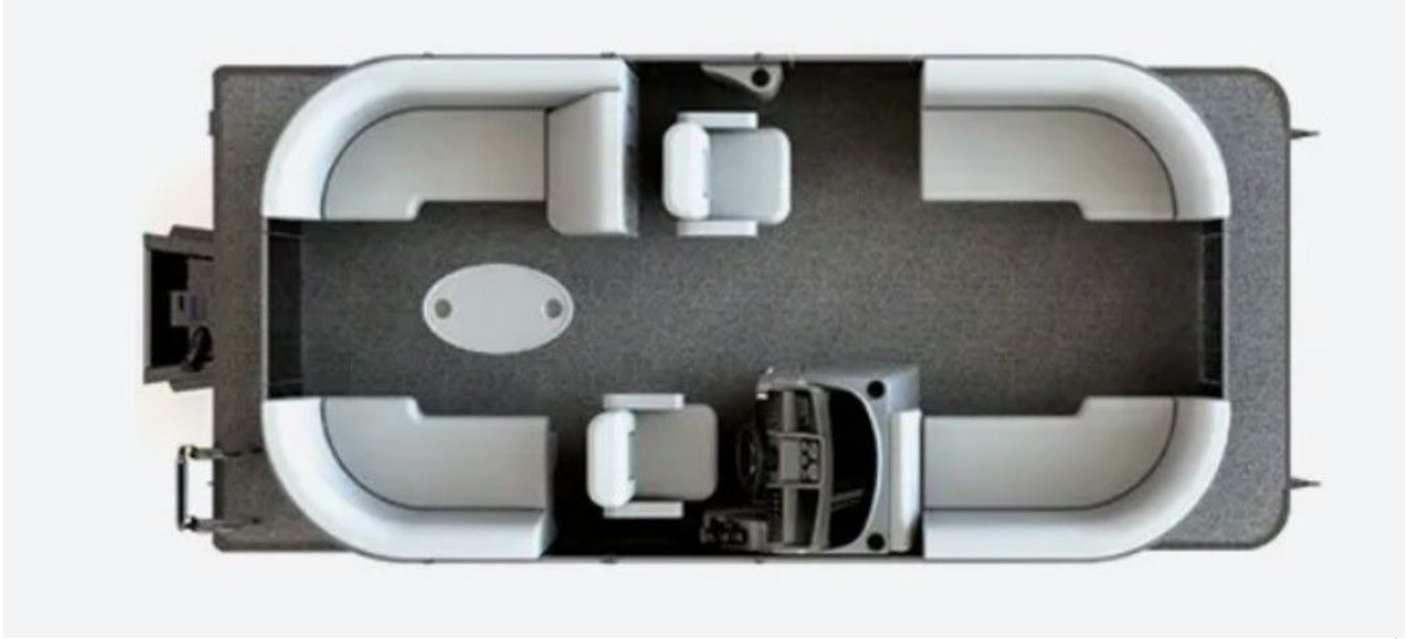

NEW 2024 Sylvan 8520 LZ

Call For Price

Description

No description available

GENERAL INFORMATION

Manufacturer	Sylvan
Model Year	2024
Model Name	8520 LZ
Model Code	8520 LZ
Stock Number	7740G324
Color	60 HP MERCURY ELPTCT
Condition	NEW
Engine	