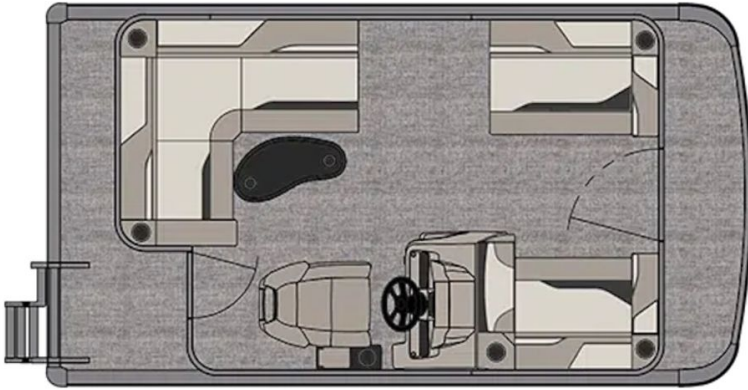

NEW 2024 Tahoe Pontoons Sport Cruise 15 FT

$20,476

Description

No description available

GENERAL INFORMATION

Manufacturer	Tahoe Pontoons
Model Year	2024
Model Name	Sport Cruise 15 FT
Model Code	Sport Cruise 15 FT
Stock Number	B2115
Color	BLACK
Condition	NEW
Engine	

Contact

Kettle Marine
W220 N16712 Co Rd P
Jackson, WI 53037
Phone: 262-665-1111
Website:
<https://www.kettlemarine.com>