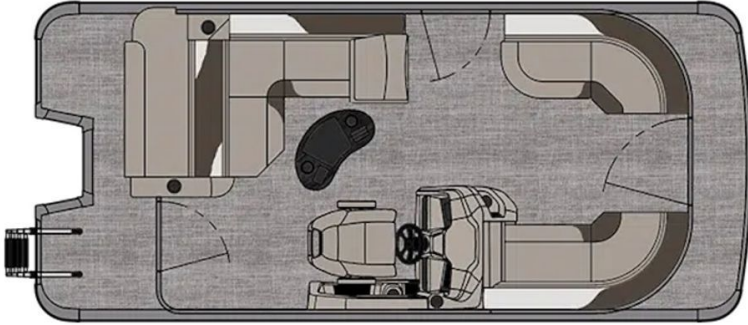

NEW 2024 Tahoe Pontoons LTZ Cruise Rear Bench 19 FT

\$24,976

Description

No description available

GENERAL INFORMATION

Manufacturer	Tahoe Pontoons
Model Year	2024
Model Name	LTZ Cruise Rear Bench 19 FT
Model Code	LTZ Cruise Rear Bench 19 FT
Stock Number	B2129
Color	CHARCOAL METALLIC
Condition	NEW
Engine	